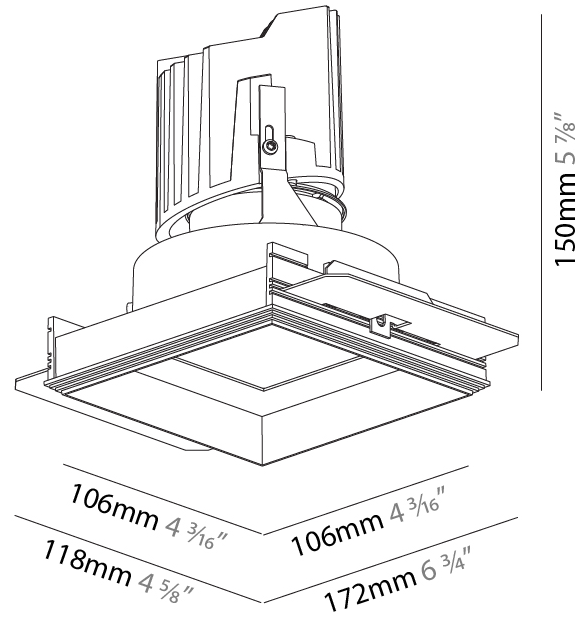

PHYSICAL

Shape: Square
Length (mm): 106
Length (in): 4 ³/₁₆
Width (mm): 106
Width (in): 4 ³/₁₆
Height (mm): 150
Height (in): 5 ⁷/₈
Ceiling Thickness (mm): 10 / 12.5 / 15 / 25
Ceiling Thickness (in): 3/8 or 1/2 or 9/16 or 1
Min. Recessing Depth (mm): 170
Min. Recessing Depth (in): 6 ¹¹/₁₆
Light Distribution: Downlight
Weight (kg): 0.769
Weight (lbs): 1.69
Fixture Finish: SSR / BKV / CWI / CRY / HAB / LAG / UFT / ITA / RUA / RUR / MIC / FTG / MYG / TWT / LOD / PUS / FRO / FUP / KIA / POP / BLS / SPG / MEY / GOH / GUM / CHC / COM / ABZ / JAG / OBR / MOS / ROR
Fixture Material: Aluminum Die Cast
Cut-out Measurements: 120mm / 4 3/4" x 120mm / 4 3/4"
Upon Request: Unique Ceiling Thickness

ELECTRICAL

Lamp Type: LED (Zhaga Standard)
Input Wattage (W): 16.5
Total Output Wattage (W): 14.7
Dimming: Dali Dimming
Driver Included: No
Driver Location: Recessed Housing
Driver Type: Constant Current - 120Vac
Driver Class: Class 2
Housing: See Components
Input Voltage (V): 120
Constant Current (MA): 350

LED

Number of LEDs: 1
Max. Delivered Lumen (lm): 770
Nominal Lumen (lm): 1140
CRI: >90 CRI
Lamp Life (hrs): 50000
Upon Request: RGB-W Tunable White Special Color Temperature Special LED

OPTICAL

Reflector^o: 20 / 40 / 60
Upon Request: Special Beam Angles

RATINGS AND CERTIFICATIONS

Certified By: Certified for North American Standards

IP rating: IP20
Zaneen Company Inc. © 2024, T 1800-388-3382, F 416-247-9319, www.zaneen.com

PROJECT
TYPE
SPECIFIER
QUANTITY
DATE